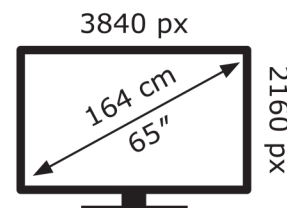

LG Electronics

65QNED9MA6B

111 kWh/1000h

ABCDEF**G**

178 kWh/1000h

2019/2013

LG Electronics

65QNED9MA6B

111 kWh/1000h

ABCDEF**G**

178 kWh/1000h

2019/2013