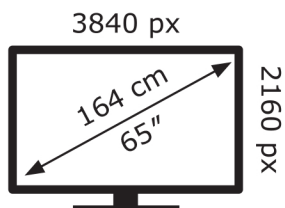

LG Electronics

65QNED9MA6B

**111** kWh/1000h

ABCDEF**G**

**178** kWh/1000h

2019/2013

LG Electronics

65QNED9MA6B