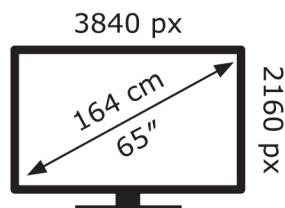

LG Electronics

OLED65M59LA

111 kWh/1000h

ABCDEF**G**

247 kWh/1000h

2019/2013

LG Electronics

OLED65M59LA