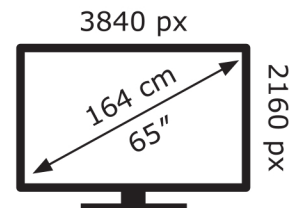

LG Electronics

OLED65M59LA

111 kWh/1000h

ABCDEF**G**

247 kWh/1000h

2019/2013

LG Electronics

OLED65M59LA

111 kWh/1000h

ABCDEF**G**

247 kWh/1000h

2019/2013