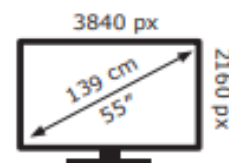

66 kWh/1000h

ABCDEF**G**
HDR
110 kWh/1000h