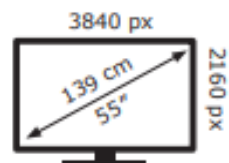

Energy Label for customers in
England, Scotland and Wales

Energy Label for customers in
Republic of Ireland and
Northern Ireland

TCL

55T6CX7

66 kWh/1000h

ABCDEF**G**
HDR
110 kWh/1000h

2019/2013

TCL