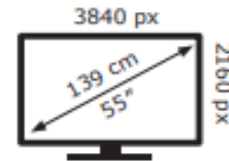

76 kWh/1000h

ABCDEF**G**
HDR
242 kWh/1000h