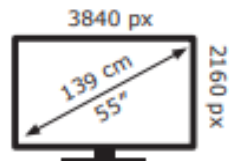

Energy Label for customers in  
England, Scotland and Wales

Energy Label for customers in  
**Republic of Ireland and  
Northern Ireland**

TCL

55C7K-UKX7

**76** kWh/1000h

ABCDEF**G**  
**HDR**  
242 kWh/1000h