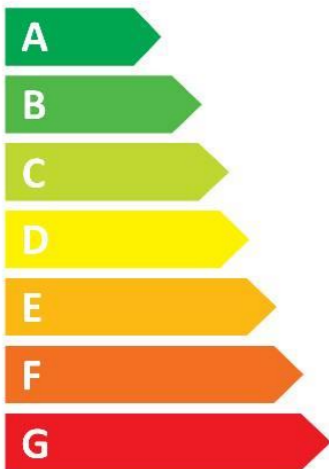

ENERG

Bosch

WGG254F1GB

51 kWh

10.0 kg

3:50

50 L

ABCDEFG