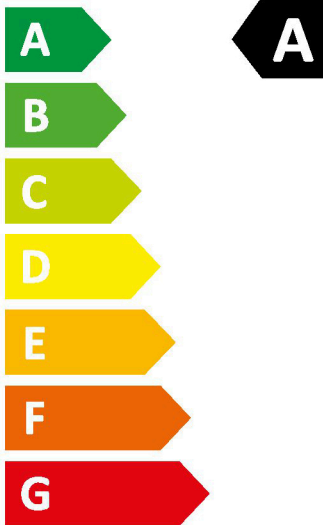

ENERG

INDESIT

IDMA 75624 MY TIME UK

266 kWh/100

45 kWh/100

5,0 kg

7,0 kg

78 L