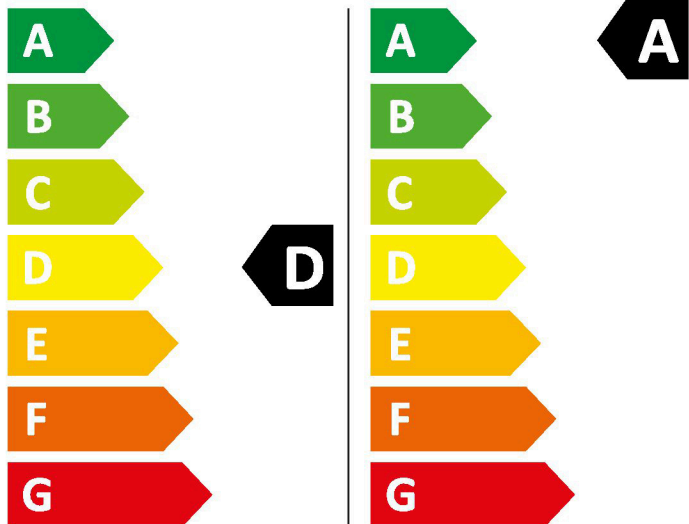

INDESIT

IDMA 75624 MY TIME UK

266 kWh/100

45 kWh/100

5,0 kg

7,0 kg

78 L

45 L

7:00

3:27

ABCDEF

76 dB
ABCD

2019/2014

INDESIT

IDMA 75624 MY TIME UK