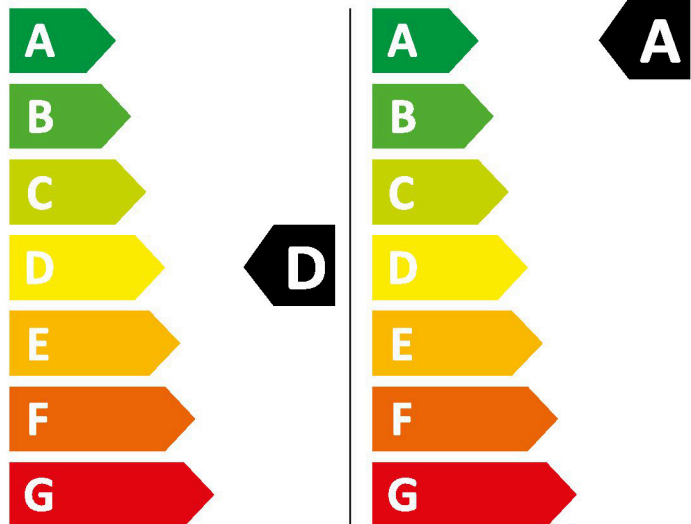

266 kWh/100

45 kWh/100

5,0 kg

7,0 kg

78 L

45 L

7:00

3:27

ABCDEF

76 dB
ABCD

2019/2014