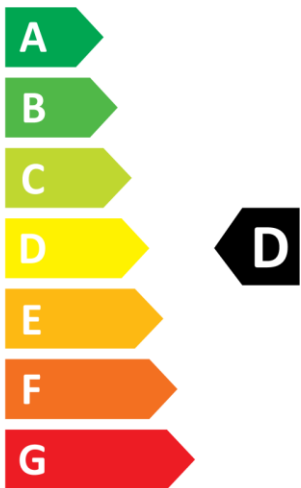

ENERG

AEG

LWX60846B 914603724

217 kWh /

47 kWh /

4,0 kg

8,0 kg

60 L