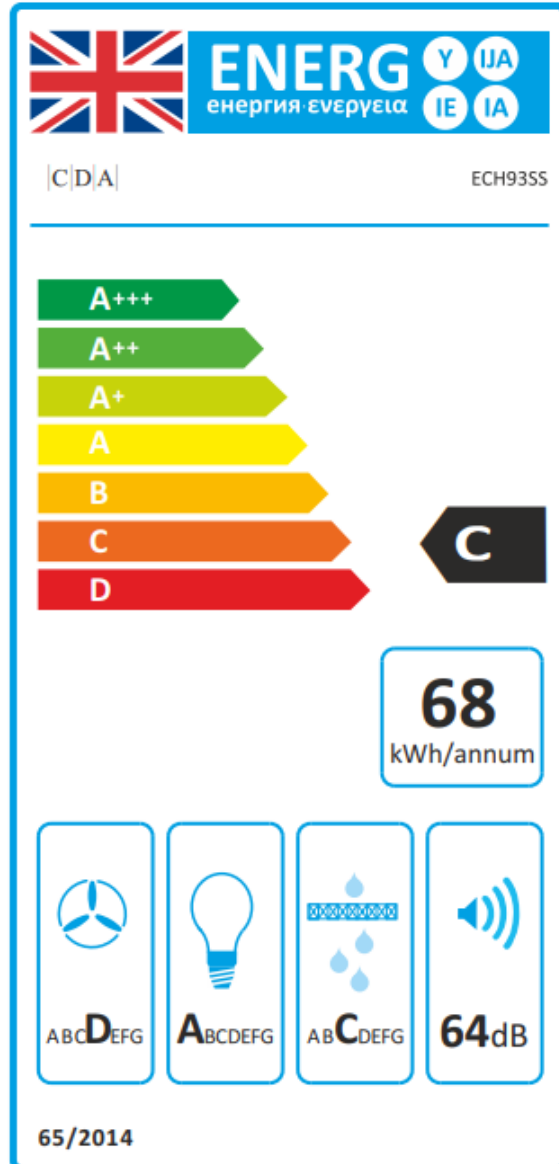

Energy Label for customers in  
England, Scotland and Wales

Energy Label for customers in  
**Republic of Ireland and  
Northern Ireland**

1193729

1193729