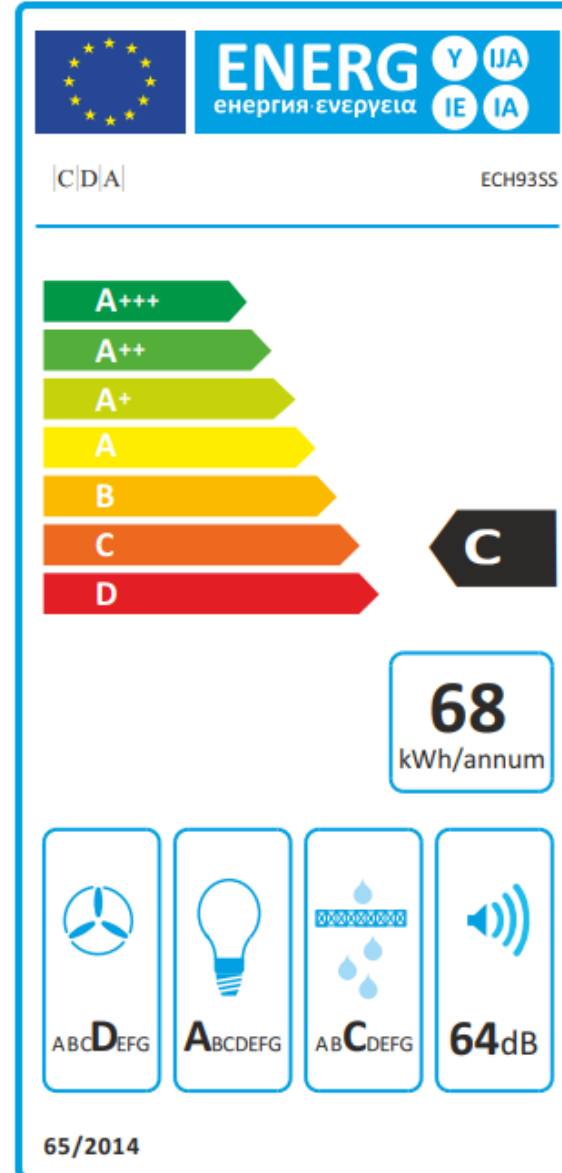

Energy Label for customers in  
England, Scotland and Wales

Energy Label for customers in  
**Republic of Ireland and  
Northern Ireland**

1193729

1193729