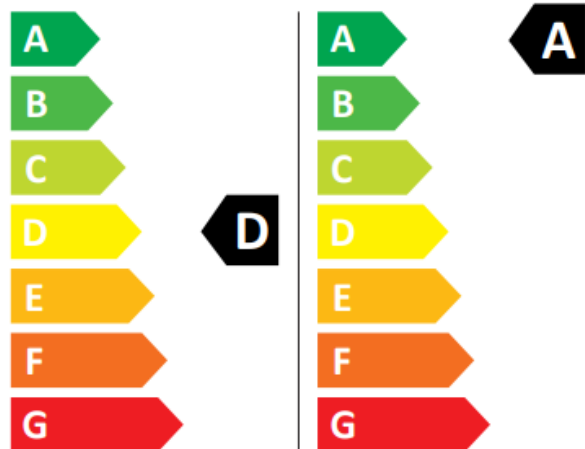

INDESIT

BDE 96436 SV UK

307 kWh / 100

49 kWh / 100

6,0 kg 9,0 kg

65 L 50 L

9:20 3:48

ABCDEF G

75 dB ABCD

2019/2014

INDESIT

BDE 96436 SV UK

307 kWh / 100

49 kWh / 100

6,0 kg 9,0 kg

65 L 50 L