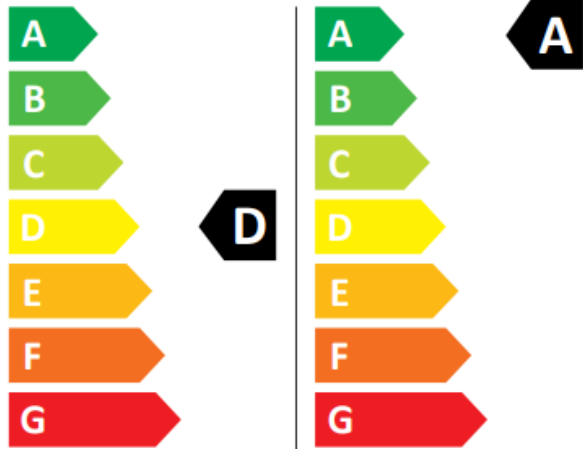

INDESIT

BDE 96436 SV UK

307 kWh / 100

49 kWh / 100

6,0 kg 9,0 kg

65 L 50 L

9:20 3:48

ABCDEF G

75 dB ABCD

2019/2014

INDESIT

BDE 96436 SV UK

307 kWh / 100

49 kWh / 100

6,0 kg 9,0 kg

65 L 50 L