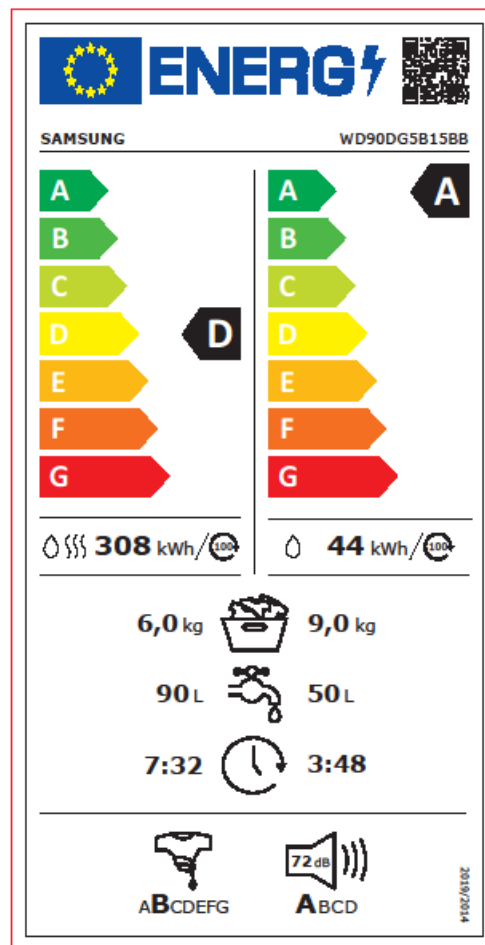

Size: W 107 x H 208 mm
 Material : ART
 Release paper: Pale blue-green Glassine

Size: W 102 x H 198 mm
 Material : ART
 Release paper: Pale blue-green Glassine