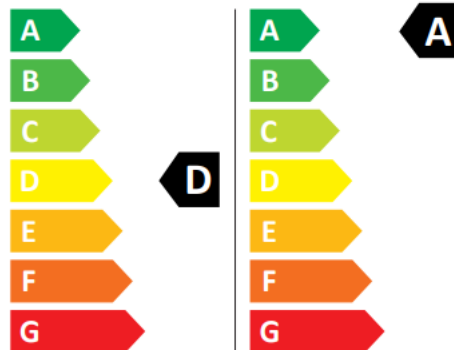

Samsung WD11DB7B85GW

308 kWh / 100\*  
48 kWh / 100\*

6,0 kg  11,0 kg

90 L  54 L

7:32  4:00

 **AB**CDEFG  **A**BCD

2019/2014

Samsung WD11DB7B85GW

308 kWh / 100\*  
48 kWh / 100\*

6,0 kg  11,0 kg

90 L  54 L

7:32  4:00

 **AB**CDEFG  **A**BCD

2019/2014