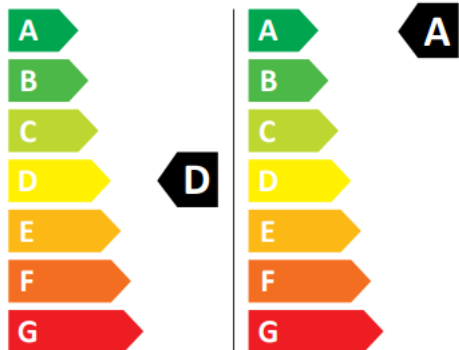

Samsung WD11DB7B85GW

308 kWh / 100\*  
48 kWh / 100\*

6,0 kg  11,0 kg

90 L  54 L

7:32  4:00

 **AB**CDEFG  **A**BCD

2019/2014

Samsung WD11DB7B85GW

308 kWh / 100\*  
48 kWh / 100\*

6,0 kg  11,0 kg

90 L  54 L

7:32  4:00

 **AB**CDEFG  **A**BCD

2019/2014