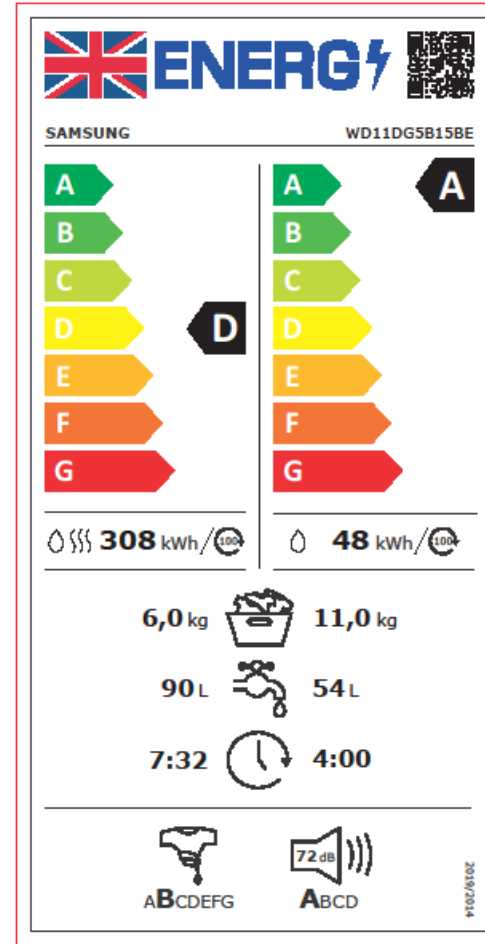

Size: W 102 x H 198 mm  
 Material : ART  
 Release paper: Pale blue-green Glassine

Size: W 107 x H 208 mm  
 Material : ART  
 Release paper: Pale blue-green Glassine