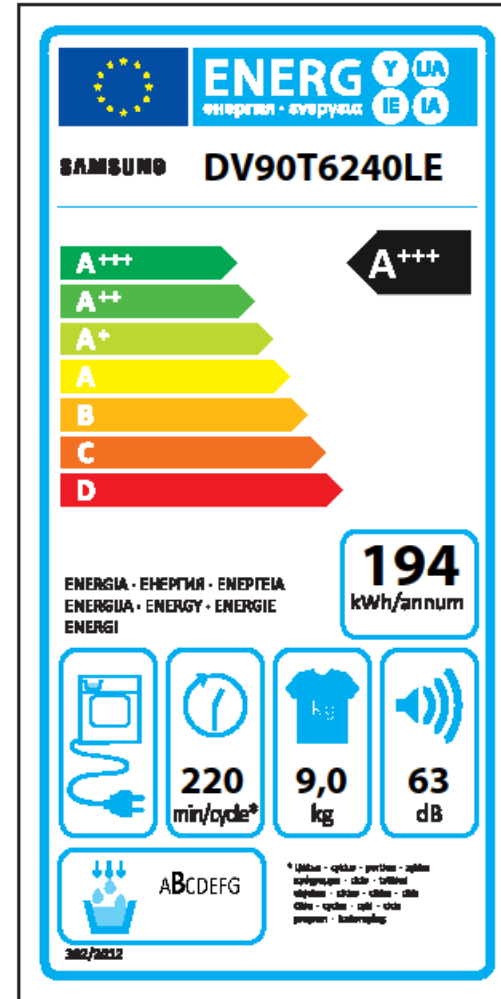

Size: W 110 x H 220 mm  
 Material : ART  
 Release paper: Pale blue-green Glassine

ERP LABEL ENERGY  
 (DRYER CONDENSER TYPE)

CODE : DC68-03225C  
 Size : 110 x 220 (mm)  
 Material : ART