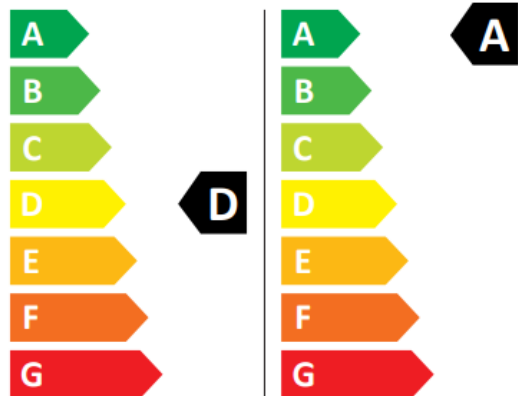

Beko 7123982500 WDIK854441

264 kWh / 100

5,0 kg 8,0 kg

65 L 47 L

8:30 3:38

AB CDEFG

70 dB ABCD

2019/2014