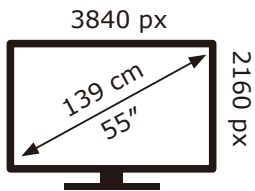

PHILIPS

55OLED759/12

77 kWh/1000h

ABCDE**F**G

72 kWh/1000h

2019/2013

PHILIPS

55OLED759/12