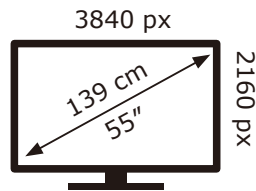

PHILIPS

55OLED759/12

77 kWh/1000h

ABCDE**F**G

72 kWh/1000h

2019/2013

PHILIPS

55OLED759/12

77 kWh/1000h

ABCDE**F**G

72 kWh/1000h

2019/2013