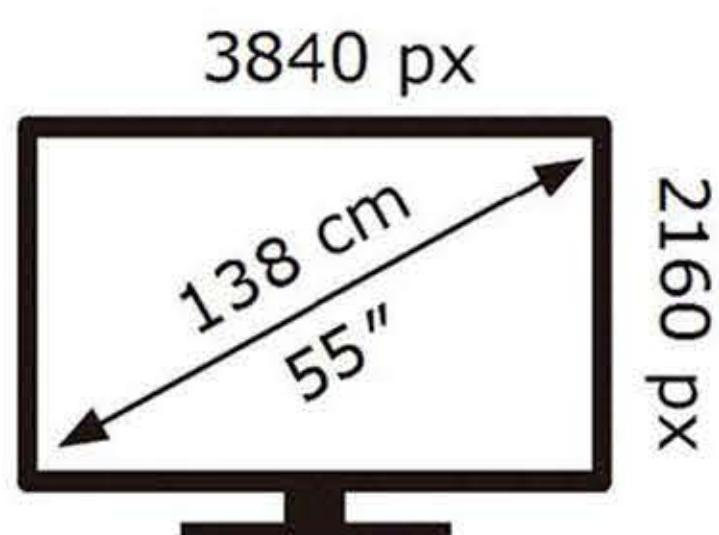

ENERG

SAMSUNG

QE55S90DAE

81 kWh/1000h

ABCDEF **G**

116 kWh/1000h

2019/2013