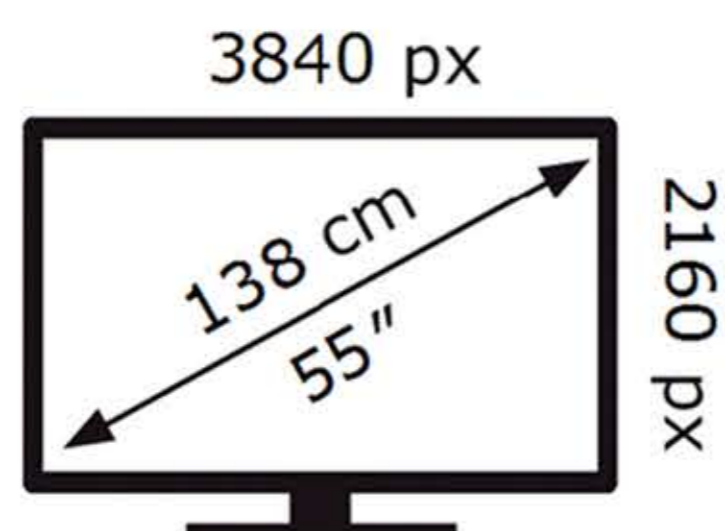

SAMSUNG

QE55S90DAE

**81** kWh/1000h

ABCDEF **G**

**116** kWh/1000h

2019/2013

SAMSUNG

QE55S90DAE