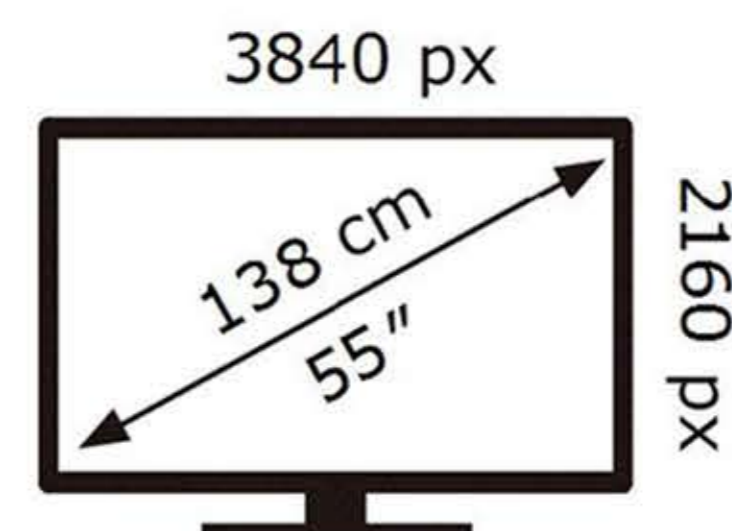

SAMSUNG

QE55S90DAE

81 kWh/1000h

ABCDEF **G**

116 kWh/1000h

2019/2013

SAMSUNG

QE55S90DAE

81 kWh/1000h

ABCDEF **G**

116 kWh/1000h

2019/2013