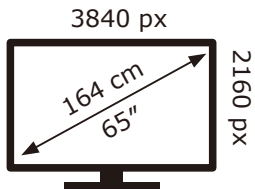

PHILIPS

65OLED759/12

96 kWh/1000h

2019/2013

PHILIPS

65OLED759/12

96 kWh/1000h

2019/2013