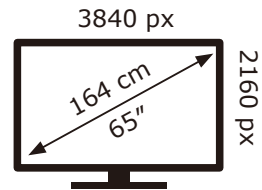

PHILIPS

65OLED759/12

96 kWh/1000h

2019/2013

PHILIPS

65OLED759/12

96 kWh/1000h

2019/2013