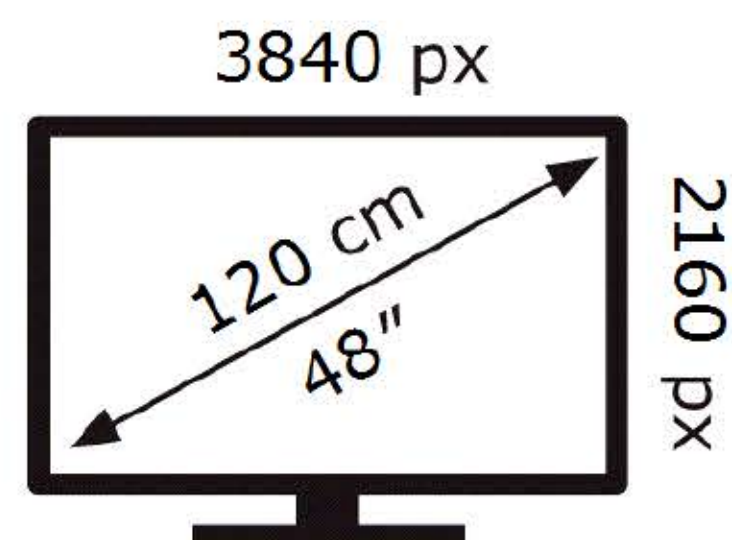

SAMSUNG

QE48S90DAE

**66** kWh/1000h

ABCDEF **G**

**88** kWh/1000h

2019/2013

SAMSUNG

QE48S90DAE