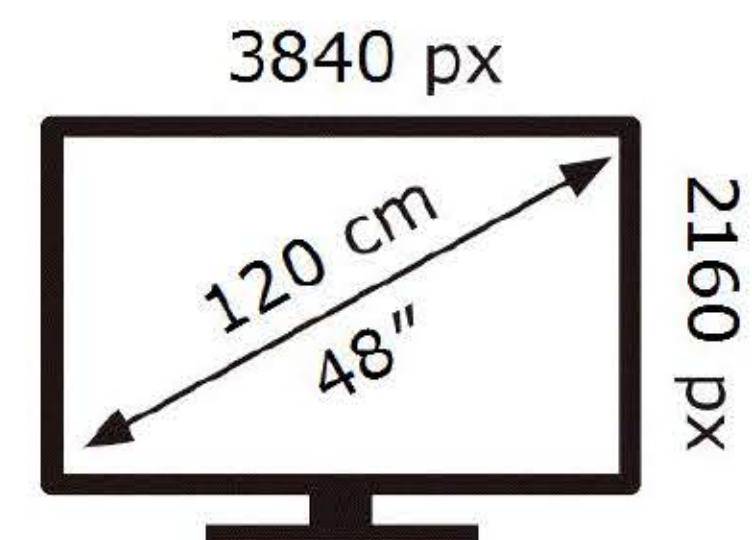

SAMSUNG

QE48S90DAE

66 kWh/1000h

ABCDEF **G**

88 kWh/1000h

2019/2013

SAMSUNG

QE48S90DAE

66 kWh/1000h

ABCDEF **G**

88 kWh/1000h

2019/2013