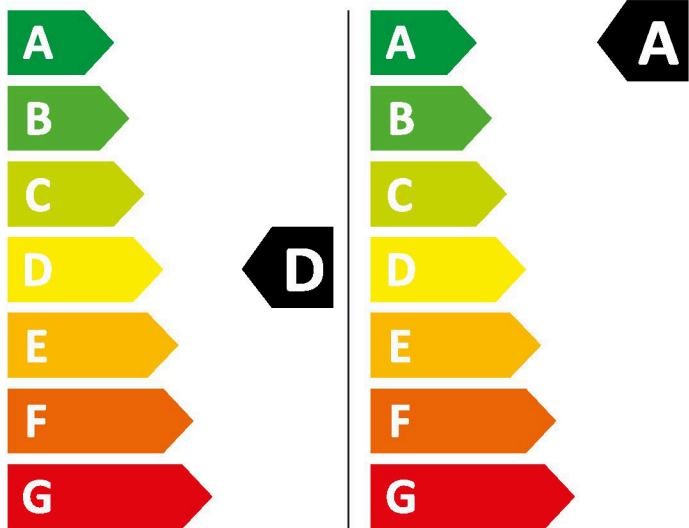

INDESIT

BDE 96436 KV UK

307 kWh/100

49 kWh/100

6,0 kg  9,0 kg

65 L  50 L

9:20  3:48

A B C D E F G

A B C D

2019/2014

INDESIT

BDE 96436 KV UK

307 kWh/100

49 kWh/100

6,0 kg  9,0 kg

65 L  50 L