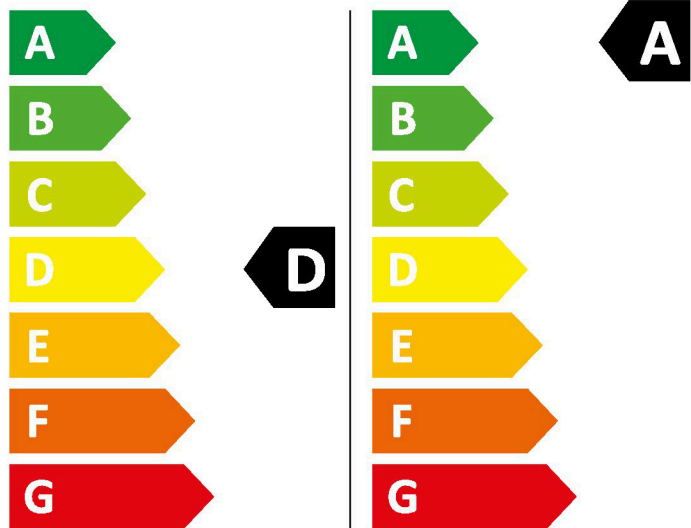

INDESIT

BDE 96436 KV UK

307 kWh/100

49 kWh/100

6,0 kg  9,0 kg

65 L  50 L

9:20  3:48

A B C D E F G

A B C D

2019/2014

INDESIT

BDE 96436 KV UK

307 kWh/100

49 kWh/100

6,0 kg  9,0 kg

65 L  50 L