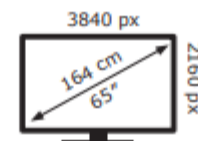

84 kWh/1000h

ABCDEF**G**
HDR
150 kWh/1000h