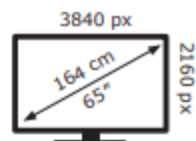

Energy Label for customers in
England, Scotland and Wales

Energy Label for customers in
**Republic of Ireland and
Northern Ireland**

Hisense

65A7NQTUK

84 kWh/1000h

ABCDEF**G**
HDR
150 kWh/1000h

2019/2013

Hisense