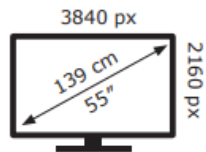

Energy Label for customers in
England, Scotland and Wales

Energy Label for customers in
Republic of Ireland and
Northern Ireland

Hisense

55A7NQTUK

62 kWh/1000h

ABCDEF**G**
HDR
120 kWh/1000h

2019/2013

Hisense