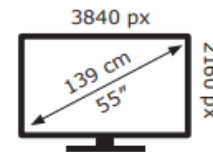

62 kWh/1000h

ABCDEF**G**
HDR
120 kWh/1000h