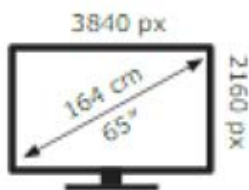

ENERG

Hisense

65U6NQTUK

85 kWh/1000h

ABCDEF**G**

180 kWh/1000h

2019/2019