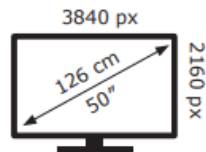

Energy Label for customers in
England, Scotland and Wales

Energy Label for customers in
Republic of Ireland and
Northern Ireland

Hisense

50A7NQTUK

54 kWh/1000h

ABCDEF**G**
HDR
100 kWh/1000h

2019/2013

Hisense