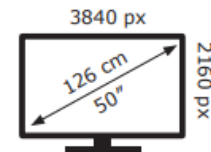

54 kWh/1000h

ABCDEF**G**
HDR
100 kWh/1000h