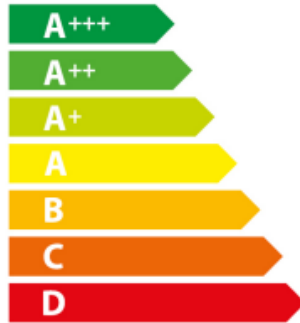

# ENERGY

AEG

BPX535A61B 949 498 307

**A<sup>+</sup>**

**72 L**

**0,93 kWh/cycle**

**0,69 kWh/cycle**

65/2014