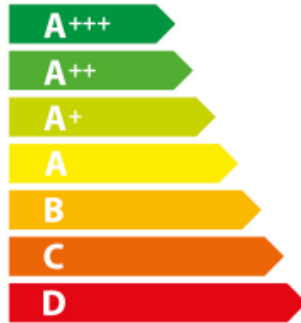

# ENERGY

AEG

BPX535A61B 949 498 307

**A<sup>+</sup>**

**72 L**

**0,93 kWh/cycle**

**0,69 kWh/cycle**

65/2014