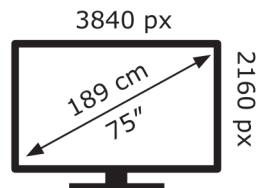

Hisense

75U8NQTUK

85 kWh/1000h

ABCDEF**G**

300 kWh/1000h

2019/2013