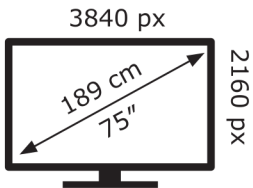

ENERG

Hisense

75U8NQTUK

85 kWh/1000h

ABCDEF**G**

300 kWh/1000h

2019/2013

ENERG