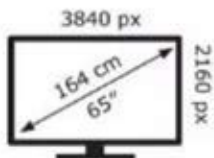

# ENERG

Hisense

65U7NQTUK

**67** kWh/1000h

ABCDEF**G**

**160** kWh/1000h

2019/2013