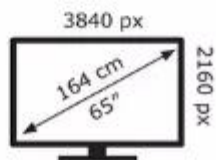

67 kWh/1000h

ABCDEF**G**
HDR
160 kWh/1000h