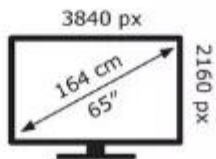

Hisense

65U7NQTUK

67 kWh/1000h

ABCDEF**G**
HDR
160 kWh/1000h

2019/2013

Hisense

65U7NQTUK

67 kWh/1000h