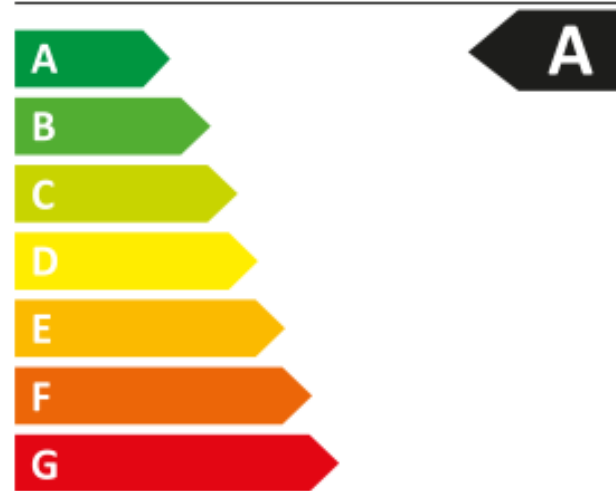

HOTPOINT

NSWR 7469 GK UK

45 kWh / 100

7,0 kg

3:25

45 L

ABCDEFG

76 dB

ABCD

2019/2014

HOTPOINT

NSWR 7469 GK UK

45 kWh / 100

7,0 kg

3:25

45 L