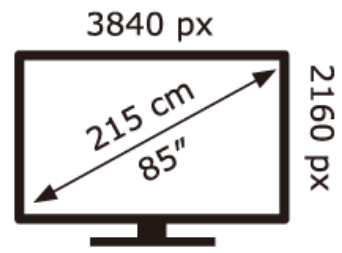

SONY®

K-85XR90

99 kWh/1000h

ABCDEF **G**

160 kWh/1000h

2019/2013

SONY®

K-85XR90

99 kWh/1000h

ABCDEF **G**

160 kWh/1000h

2019/2013