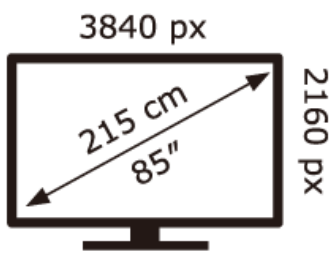

SONY®

K-85XR90

99 kWh/1000h

ABCDEF **G**

160 kWh/1000h

2019/2013

SONY®

K-85XR90