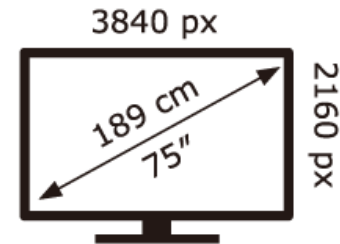

SONY®

K-75XR90

83 kWh/1000h

ABCDEF **G**

143 kWh/1000h

2019/2013