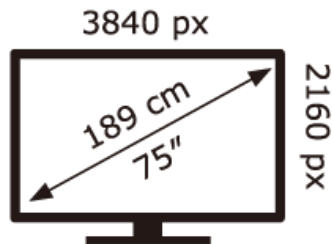

ENERG

SONY®

K-75XR90

83 kWh/1000h

ABCDEF **G**

143 kWh/1000h

2019/2013

ENERG