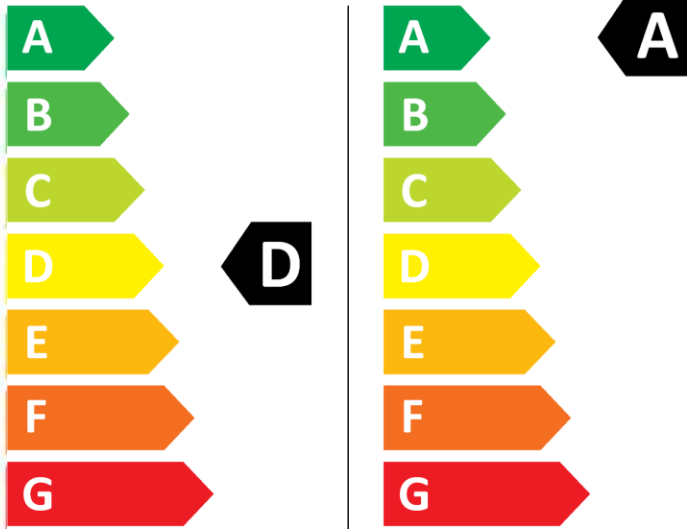

HISENSE

WD3S8043BB3

266 kWh/100

33 kWh/100

5.0 kg

8.0 kg

80 L

36 L

33 kWh/100

5.0 kg

8.0 kg

80 L

36 L

7:59

3:38

ABCDEF