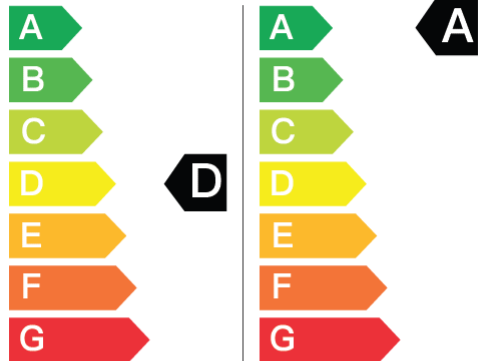

HISENSE

WD3S1043BW3

305 kWh/100

52 kWh/100

6.0 kg 10.5 kg

89 L 41 L

7:59 3:59

72 dB
A B C D E F G

72 dB
A B C D

2019/2014

HISENSE

WD3S1043BW3

305 kWh/100

52 kWh/100

6.0 kg 10.5 kg

89 L 41 L