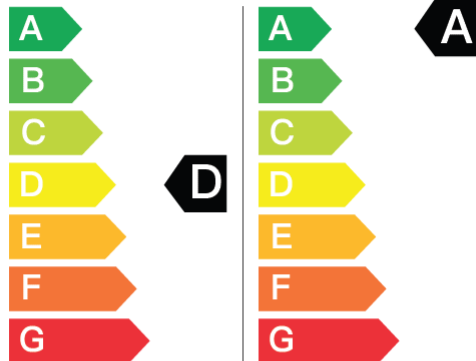

HISENSE

WD3S1043BW3

305 kWh/100

52 kWh/100

6.0 kg 10.5 kg

89 L 41 L

7:59 3:59

72 dB
A B C D E F G

72 dB
A B C D

2019/2014

HISENSE

WD3S1043BW3

305 kWh/100

52 kWh/100

6.0 kg 10.5 kg

89 L 41 L