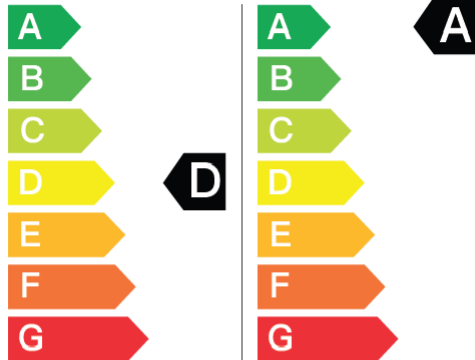

ENERG

HISENSE

WD3S9043BB3

308 kWh/100*

34 kWh/100*

6.0 kg 9.0 kg

89 L 39 L

8:17 3:48

ABCDEFG

ABCD

2019/2014

ENERG

HISENSE

WD3S9043BB3

308 kWh/100*

34 kWh/100*