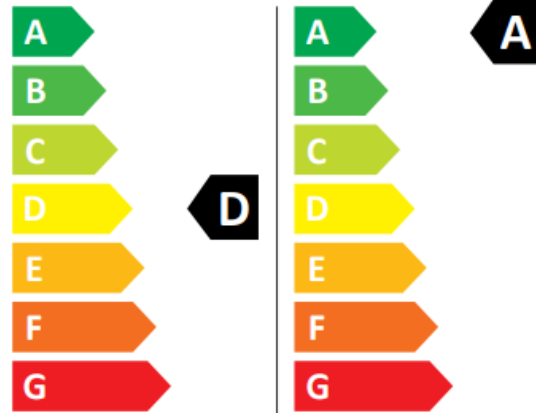

308 kWh / 100 cycles

49 kWh / 100 cycles

6,0 kg 9,0 kg

85 L 48 L

8:50 3:48

AB CDEFG 72dB ABCD

2019/2014