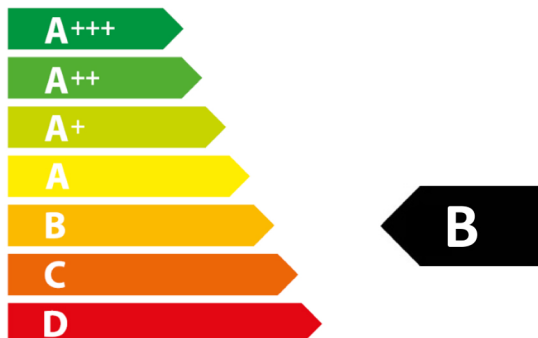

ENERGY

smeg

BG93GMBL

62 L

kWh/cycle

1.03 kWh/cycle

65/2014