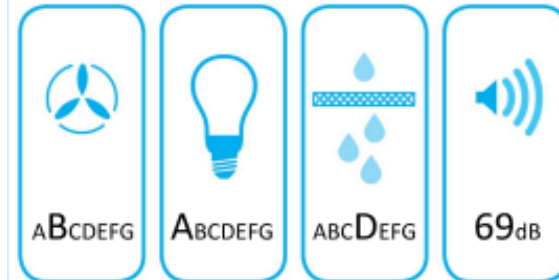

70
kWh/annum