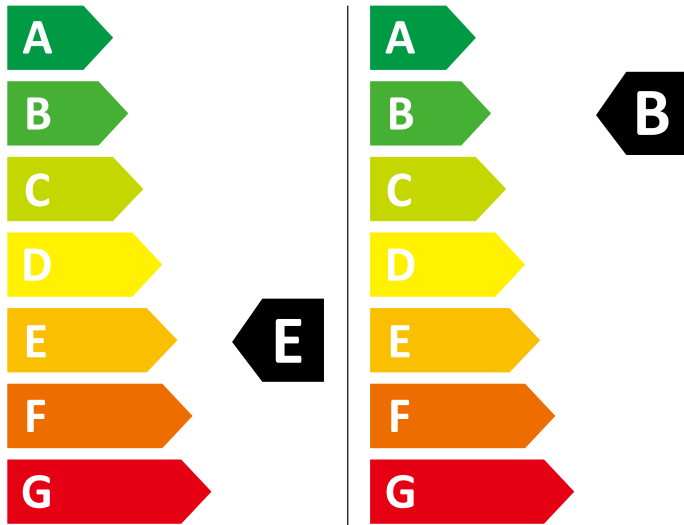

Montpellier

MIWD8614

360 kWh/100

55 kWh/100

6,0 kg 8,0 kg

90 L 48 L

9:30 3:38

76 dB  
ABCDEFG

76 dB  
ABCD

2019/2014

Montpellier

MIWD8614

360 kWh/100

55 kWh/100

6,0 kg 8,0 kg

90 L 48 L