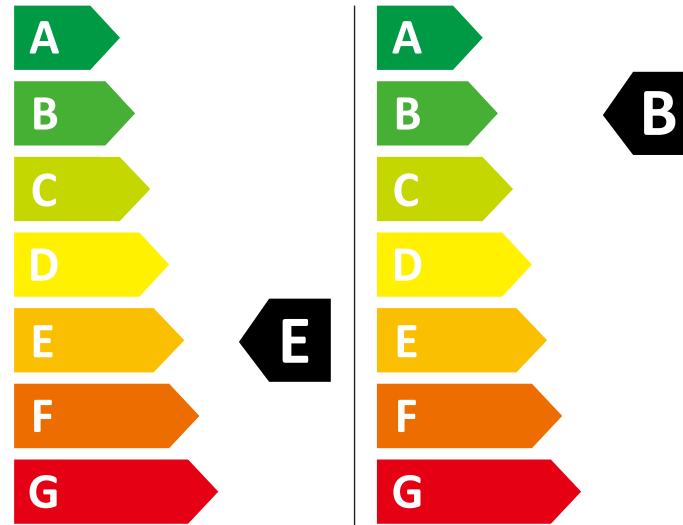

Montpellier

MIWD8614

360 kWh/100

55 kWh/100

6,0 kg 8,0 kg

90 L 48 L

9:30 3:38

76 dB  
ABCDEFG

76 dB  
ABCD

2019/2014

Montpellier

MIWD8614

360 kWh/100

55 kWh/100

6,0 kg 8,0 kg

90 L 48 L