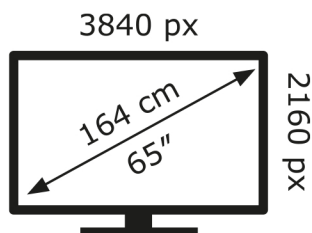

ENERG

LG Electronics

65QNED91T6A

84 kWh/1000h

ABCDEF**G**

167 kWh/1000h

2019/2013

ENERG