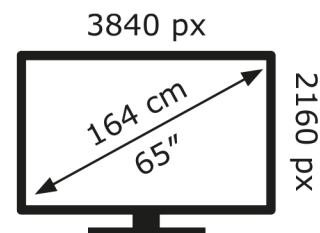

LG Electronics

65QNED91T6A

84 kWh/1000h

ABCDEF**G**

167 kWh/1000h

2019/2013