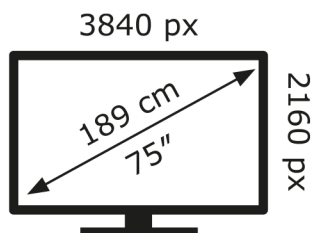

ENERG

LG Electronics

75QNED91T6A

104 kWh/1000h

ABCDEF**G**

207 kWh/1000h

2019/2013

ENERG