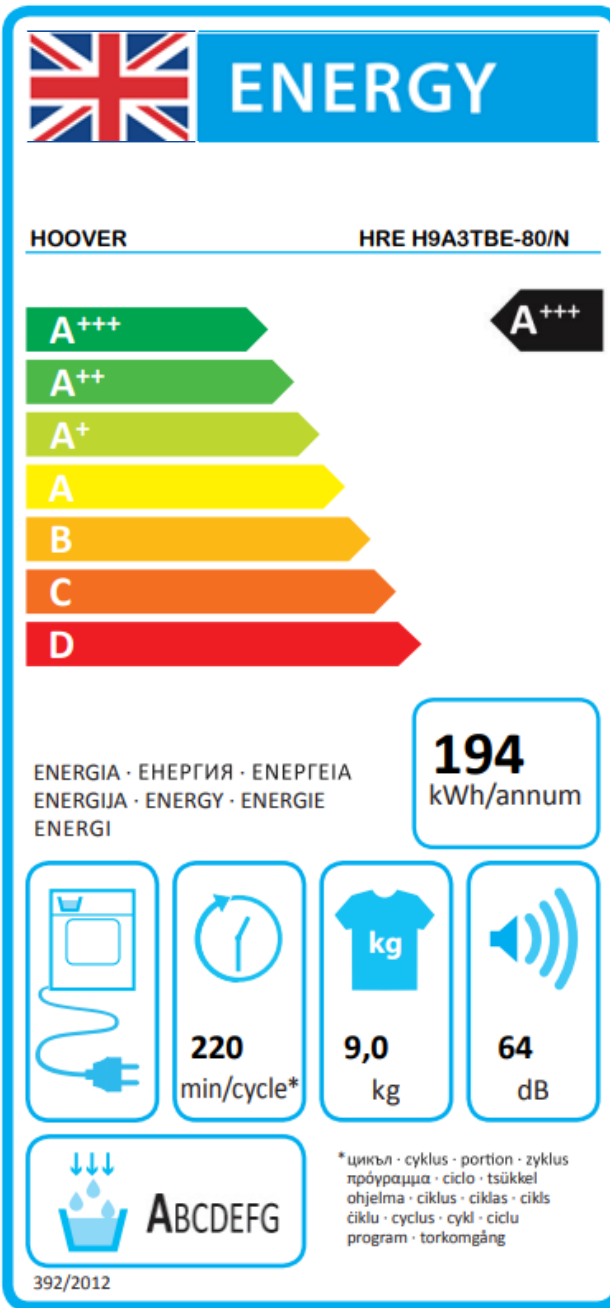

Energy Label for Customers in England, Scotland and Wales

Energy Label for Customers in Republic of Ireland and Northern Ireland