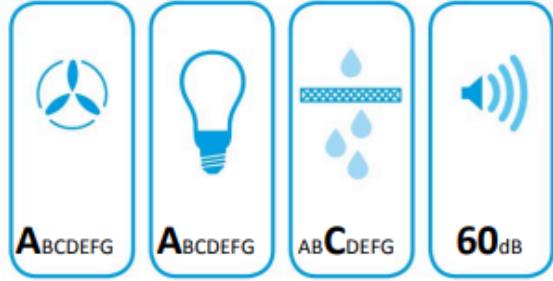

Energy Label for customers in  
England, Scotland and Wales

Energy Label for customers in  
**Republic of Ireland and  
Northern Ireland**

**49**  
kWh/annum

65/2014

**49**  
kWh/annum

65/2014