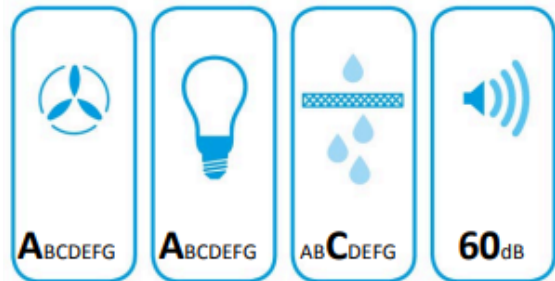

Energy Label for customers in  
England, Scotland and Wales

Energy Label for customers in  
**Republic of Ireland and  
Northern Ireland**

**49**  
kWh/annum

65/2014

**49**  
kWh/annum

65/2014