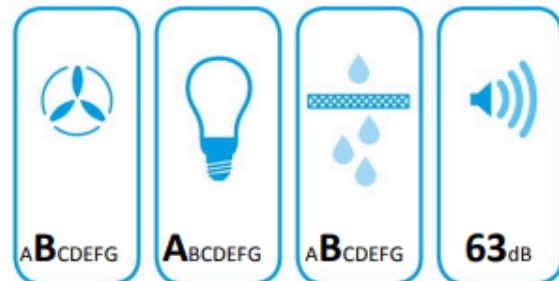

Energy Label for customers in  
England, Scotland and Wales

Energy Label for customers in  
**Republic of Ireland and  
Northern Ireland**

**65**  
kWh/annum

65/2014

**65**  
kWh/annum

65/2014