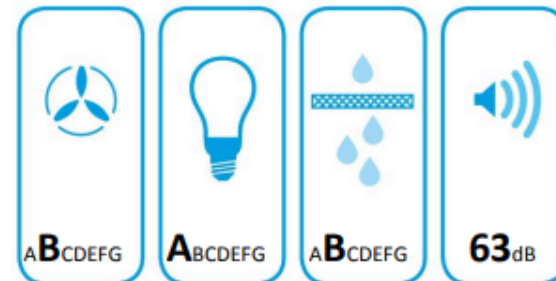

Energy Label for customers in  
England, Scotland and Wales

Energy Label for customers in  
**Republic of Ireland and  
Northern Ireland**

**65**  
kWh/annum

65/2014

**65**  
kWh/annum

65/2014