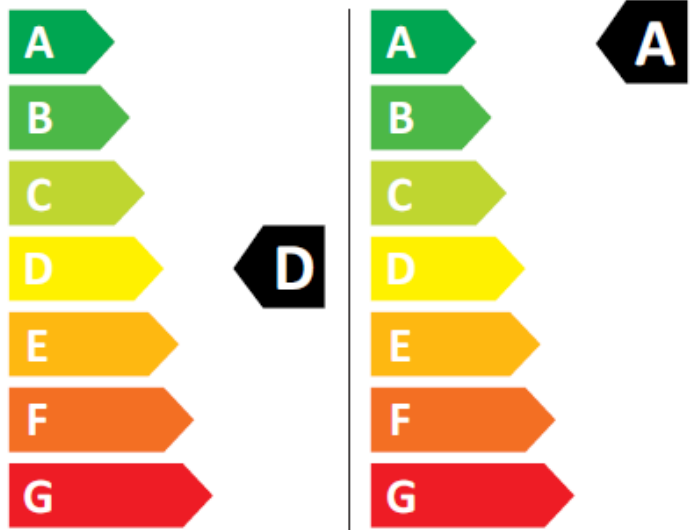

CANDY ROW4964DWMC7-80

308 kWh / 100 cycles 42 kWh / 100 cycles

6,0 kg 9,0 kg
 86 L 49 L
 9:30 3:48

A **B** C D E F G 76 dB A **B** C D

2019/2014

Candy ROW4964DWMC7-80

308 kWh / 100 cycles 42 kWh / 100 cycles