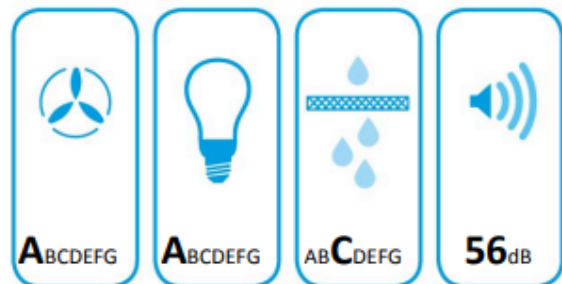

Energy Label for customers in
England, Scotland and Wales

Energy Label for customers in
**Republic of Ireland and
Northern Ireland**

32
kWh/annum

65/2014

32
kWh/annum

65/2014