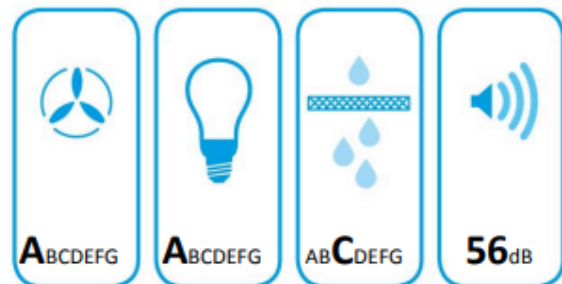

Energy Label for customers in
England, Scotland and Wales

Energy Label for customers in
**Republic of Ireland and
Northern Ireland**

32
kWh/annum

65/2014

32
kWh/annum

65/2014