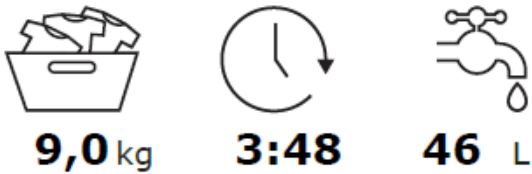

CANDY CS 149TWBB4/1-80

Candy CS 149TWBB4/1-80

57 kWh / 100

57 kWh / 100

2019/21

2019/2014