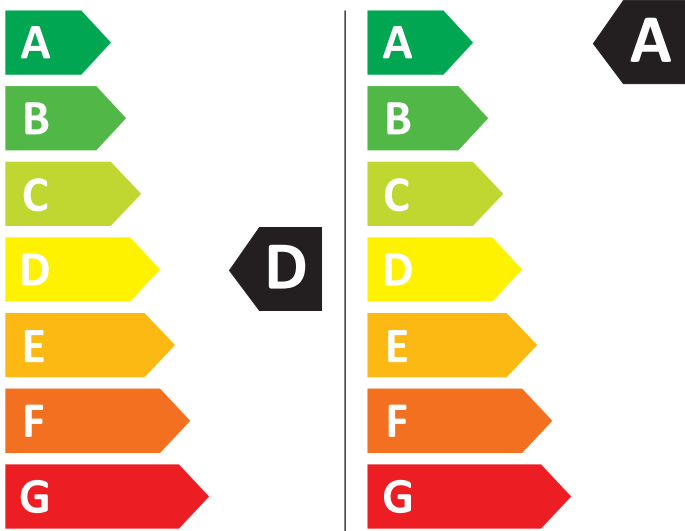

Bosch WNG254R1GB

Bosch WNG254R1GB

306 kWh / 100

51 kWh / 100

306 kWh / 100

51 kWh / 100

6.0 kg

10.5 kg