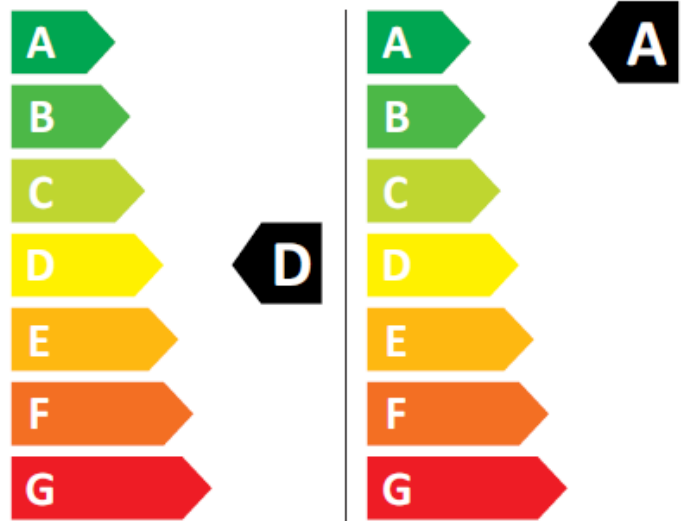

HOOVER

H3DPS6966TAMBR80

308 kWh / 100

45 kWh / 100

6,0 kg 9,0 kg

86 L 46 L

8:30 3:48

A **B** C D E F G

78 dB A B **C** D

2019/2014

Hoover

H3DPS6966TAMBR80

308 kWh / 100

45 kWh / 100

6,0 kg 9,0 kg

86 L 46 L