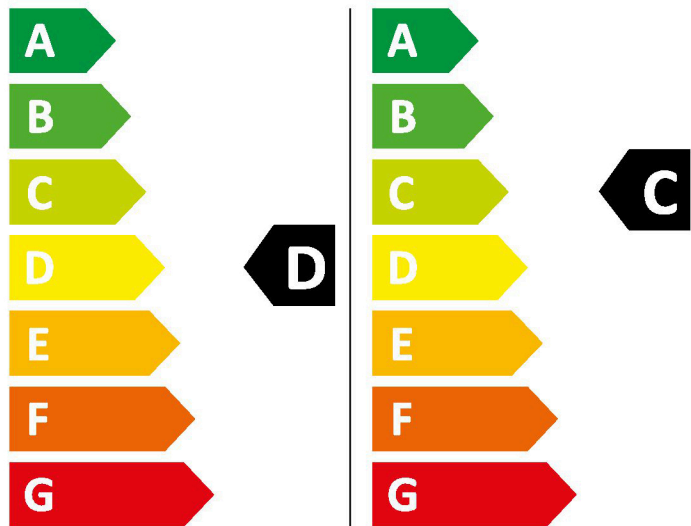

INDESIT

EWDE 761483 W UK

307 kWh/100

59 kWh/100

6,0 kg  7,0 kg

65 L  45 L

9:20  3:25

  
ABCDEF G

  
ABC D

2019/2014

INDESIT

EWDE 761483 W UK

307 kWh/100

59 kWh/100

6,0 kg  7,0 kg

65 L  45 L