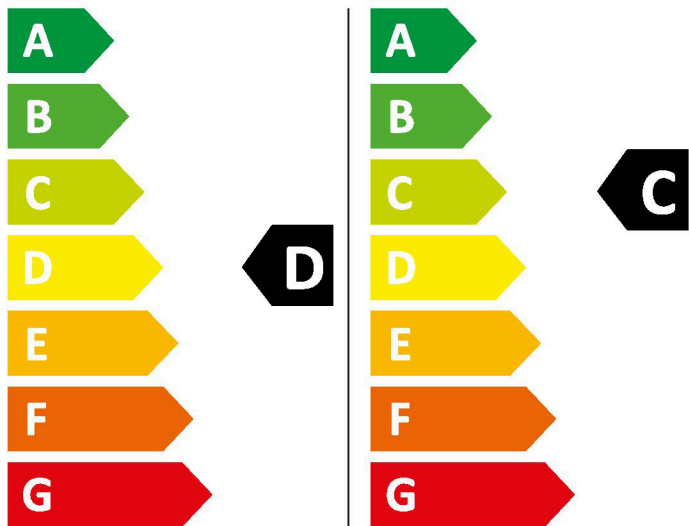

INDESIT

EWDE 761483 W UK

307 kWh/100

59 kWh/100

6,0 kg  7,0 kg

65 L  45 L

9:20  3:25

  
ABCDEF G

  
ABC D

2019/2014

INDESIT

EWDE 761483 W UK

307 kWh/100

59 kWh/100

6,0 kg  7,0 kg

65 L  45 L